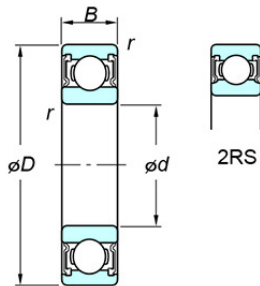

Deep groove ball bearings - Single-row - Shielded/sealed type - Contact sealed

Bearing No. 6014 2RS

Specifications

(Boundary dimensions ...etc)

| | |
|-------------------------------------|------|
| d(mm) | 70 |
| D(mm) | 110 |
| B(mm) | 20 |
| r(min.)(mm) | 1.1 |
| Basic load ratings : Cr(kN) | 47.6 |
| Basic load ratings : C0r(kN) | 30.9 |
| Fatigue load limit : Cu(kN) | 1.80 |
| factor : f0(l) | 15.6 |
| Limiting speeds(Grease lub.)(min-1) | 3500 |
| Limiting speeds(Oil lub.)(min-1) | |

Mounting dimensions

| | |
|--------------|-------|
| da(min.)(mm) | 76.5 |
| da(max.)(mm) | 79.5 |
| Da(max.)(mm) | 103.5 |
| ra(max.)(mm) | 1 |

Refer.

| | |
|------------------|-------|
| (Refer.)Mass(kg) | 0.602 |
|------------------|-------|