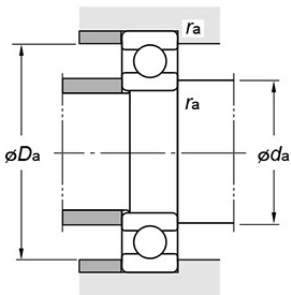

Deep groove ball bearings - Single-row - Shielded/sealed type - Contact sealed

Bearing No. 6014 2RS

Specifications

(Boundary dimensions ...etc)

| | |
|-------------------------------------|------|
| d(mm) | 70 |
| D(mm) | 110 |
| B(mm) | 20 |
| r(min.)(mm) | 1.1 |
| Basic load ratings : Cr(kN) | 47.6 |
| Basic load ratings : C0r(kN) | 30.9 |
| Fatigue load limit : Cu(kN) | 1.80 |
| factor : f0(l) | 15.6 |
| Limiting speeds(Grease lub.)(min-1) | 3500 |
| Limiting speeds(Oil lub.)(min-1) | |

Mounting dimensions

| | |
|--------------|-------|
| da(min.)(mm) | 76.5 |
| da(max.)(mm) | 79.5 |
| Da(max.)(mm) | 103.5 |
| ra(max.)(mm) | 1 |

Refer.

| | |
|------------------|-------|
| (Refer.)Mass(kg) | 0.602 |
|------------------|-------|